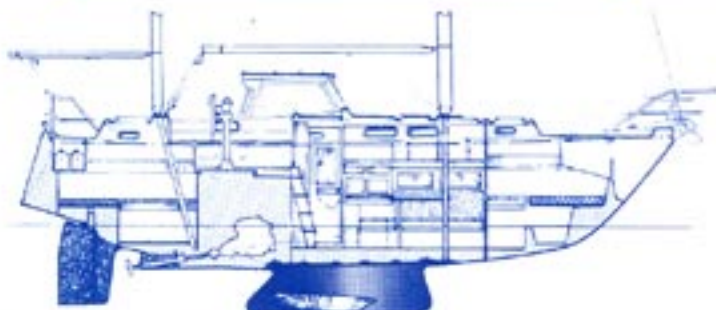

Standard colours:

Hull and cabin: white
Deck: white
Waterline: blue
Internal joinery: satin finish.

Conyplex bv
Yard: Overleek 3, 1671 GD Medemblik, Holland
Telephone 02274-3644, Telex 57323 cy
Bank: ABN, Hoorn. no. 58.65.22.875